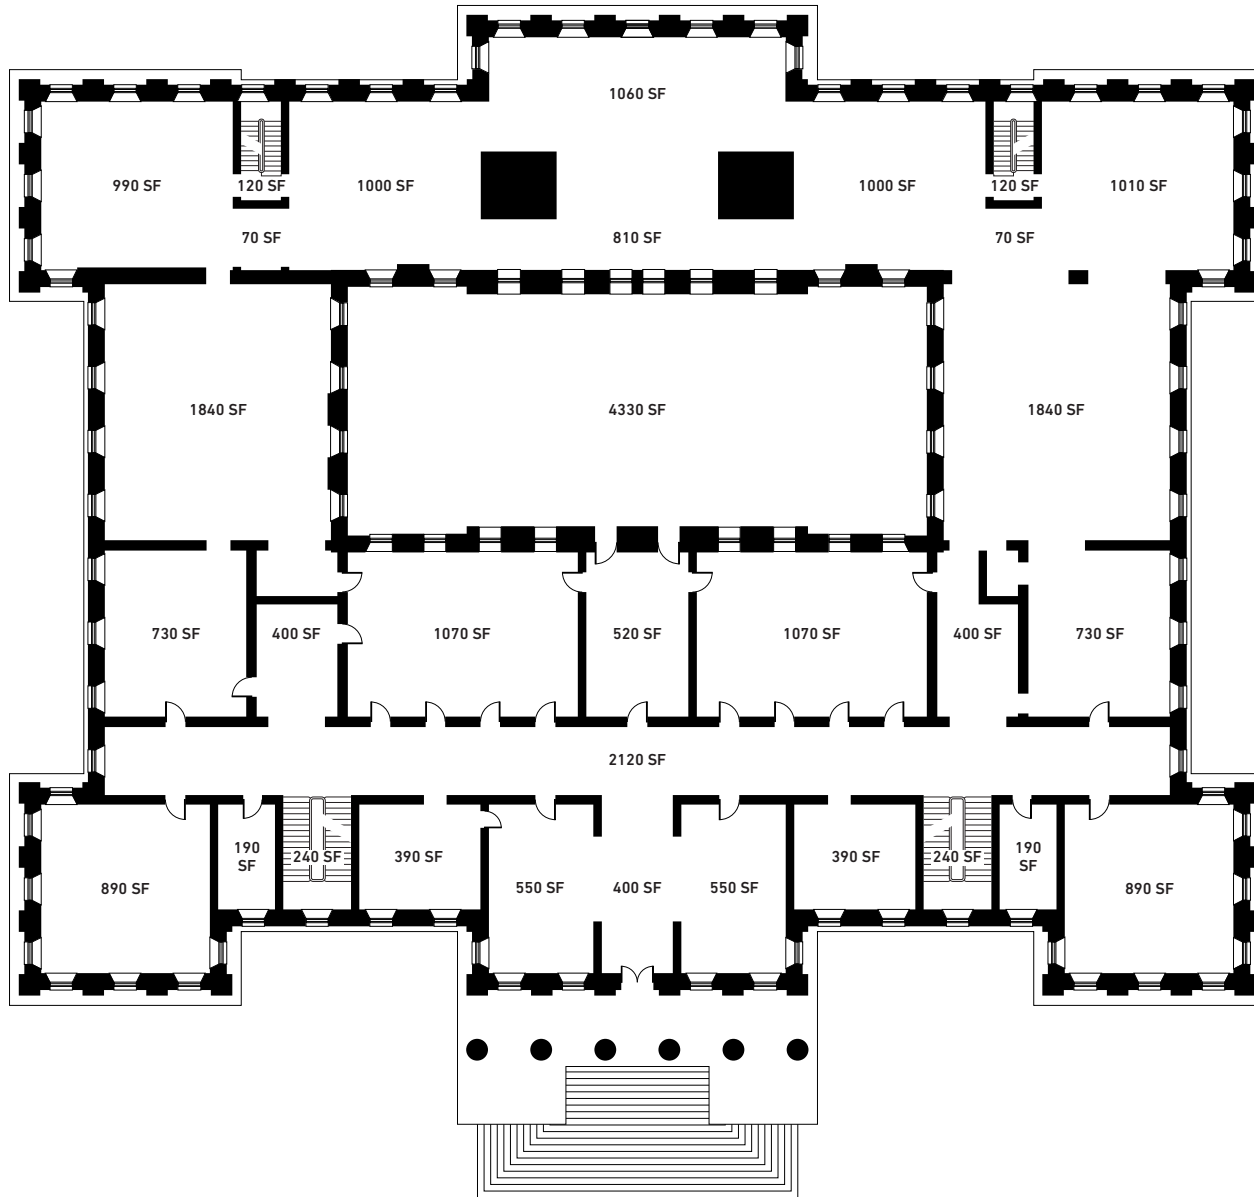

88 5TH STREET
 SAN FRANCISCO, CA 94103
 T 415.608.2220
 THESFMINT.COM

FLOORPLAN - GROUND FLOOR

88 FIFTH STREET | SAN FRANCISCO, CA 94103
 T 415.377.2000 | NONPLUSULTRAINC.COM

88 5TH STREET
 SAN FRANCISCO, CA 94103
 T 415.608.2220
 THESFMINT.COM

FLOORPLAN - FIRST FLOOR

88 FIFTH STREET | SAN FRANCISCO, CA 94103
 T 415.377.2000 | NONPLUSULTRAINC.COM

88 5TH STREET
 SAN FRANCISCO, CA 94103
 T 415.608.2220
 THESFMINT.COM

FLOORPLAN - SECOND FLOOR

88 FIFTH STREET | SAN FRANCISCO, CA 94103
 T 415.377.2000 | NONPLUSULTRA.INC.COM