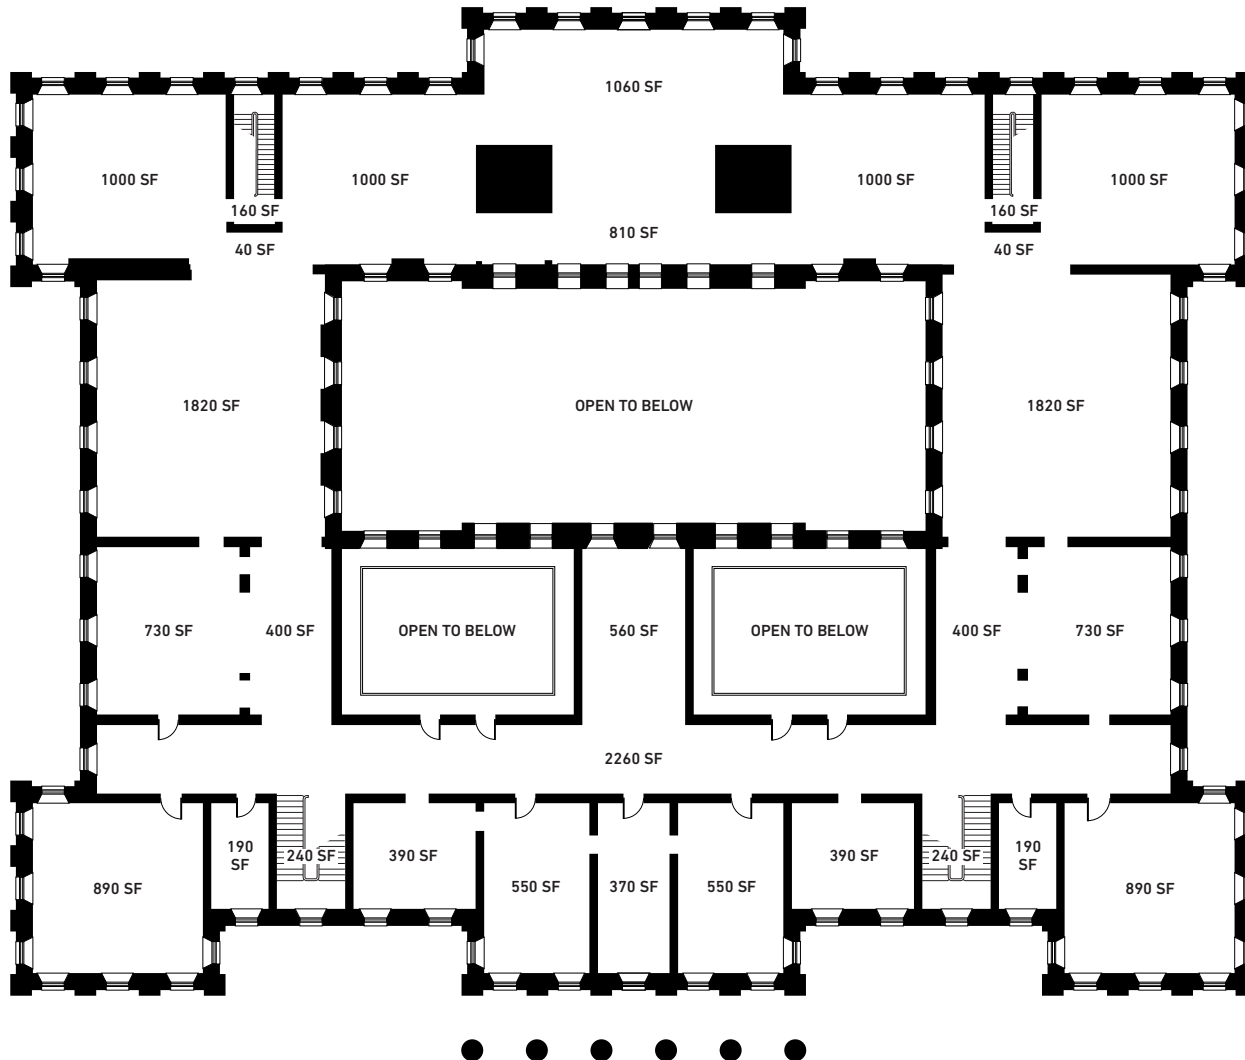

88 5TH STREET
 SAN FRANCISCO, CA 94103
 T 415.608.2220
 THESFMINT.COM

FLOORPLAN - GROUND FLOOR

88 FIFTH STREET | SAN FRANCISCO, CA 94103
 T 415.377.2000 | NONPLUSULTRAINC.COM

88 5TH STREET
 SAN FRANCISCO, CA 94103
 T 415.608.2220
 THESFMINT.COM

FLOORPLAN - FIRST FLOOR

88 FIFTH STREET | SAN FRANCISCO, CA 94103
 T 415.377.2000 | NONPLUSULTRAINC.COM

88 5TH STREET
 SAN FRANCISCO, CA 94103
 T 415.608.2220
 THESFMINT.COM

FLOORPLAN - SECOND FLOOR

88 FIFTH STREET | SAN FRANCISCO, CA 94103
 T 415.377.2000 | NONPLUSULTRA.INC.COM