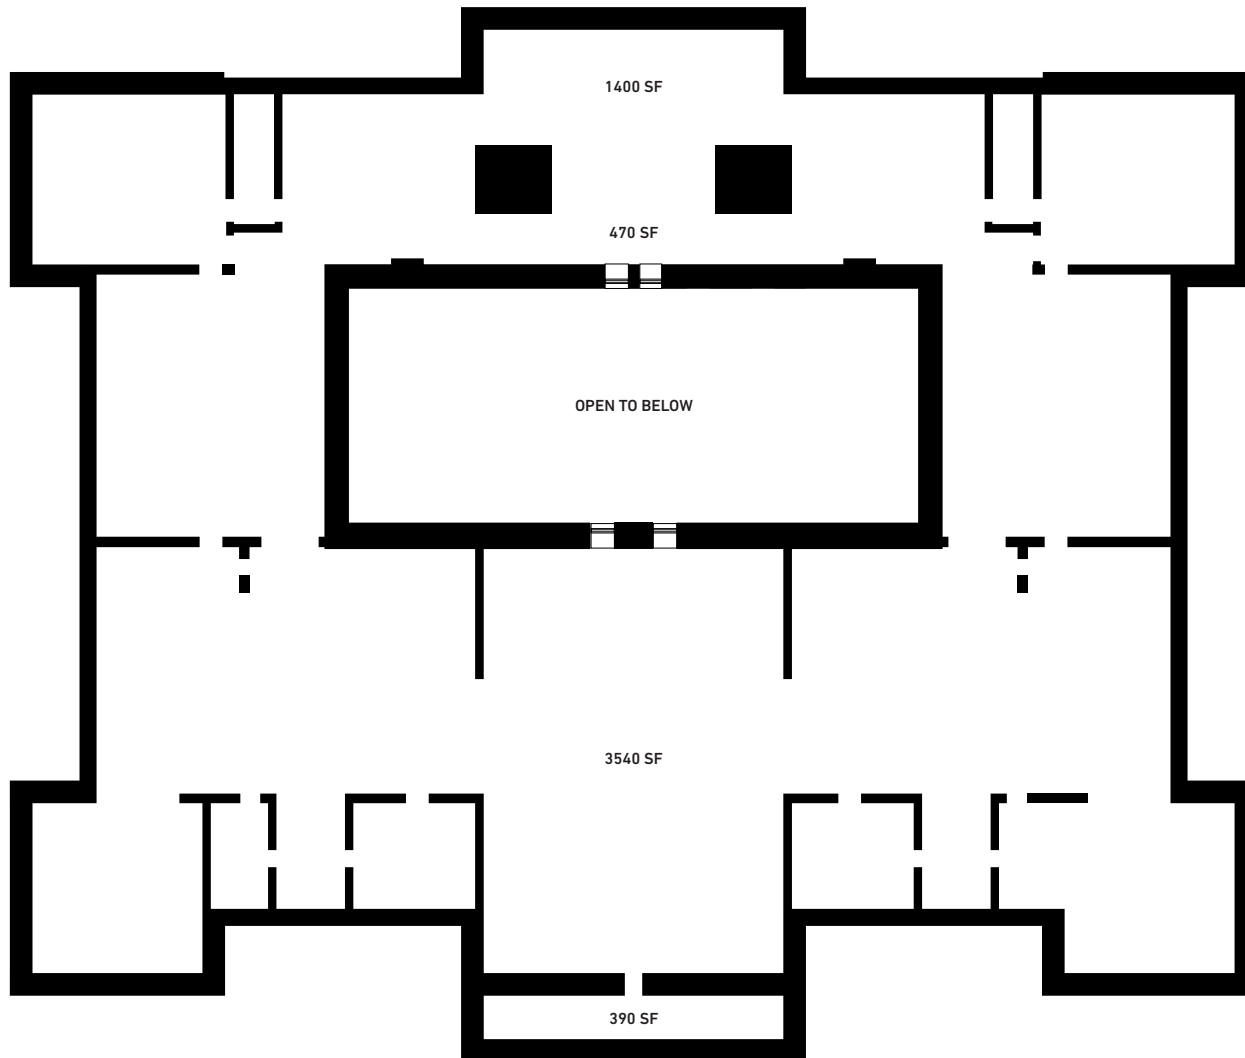

FLOORPLAN - FIRST FLOOR

88 FIFTH STREET | SAN FRANCISCO, CA 94103
 T 415.377.2000 | NONPLUSULTRAINC.COM

88 5TH STREET
 SAN FRANCISCO, CA 94103
 T 415.608.2220
 THESFMINT.COM

FLOORPLAN - SECOND FLOOR

88 FIFTH STREET | SAN FRANCISCO, CA 94103
 T 415.377.2000 | NONPLUSULTRA.INC.COM