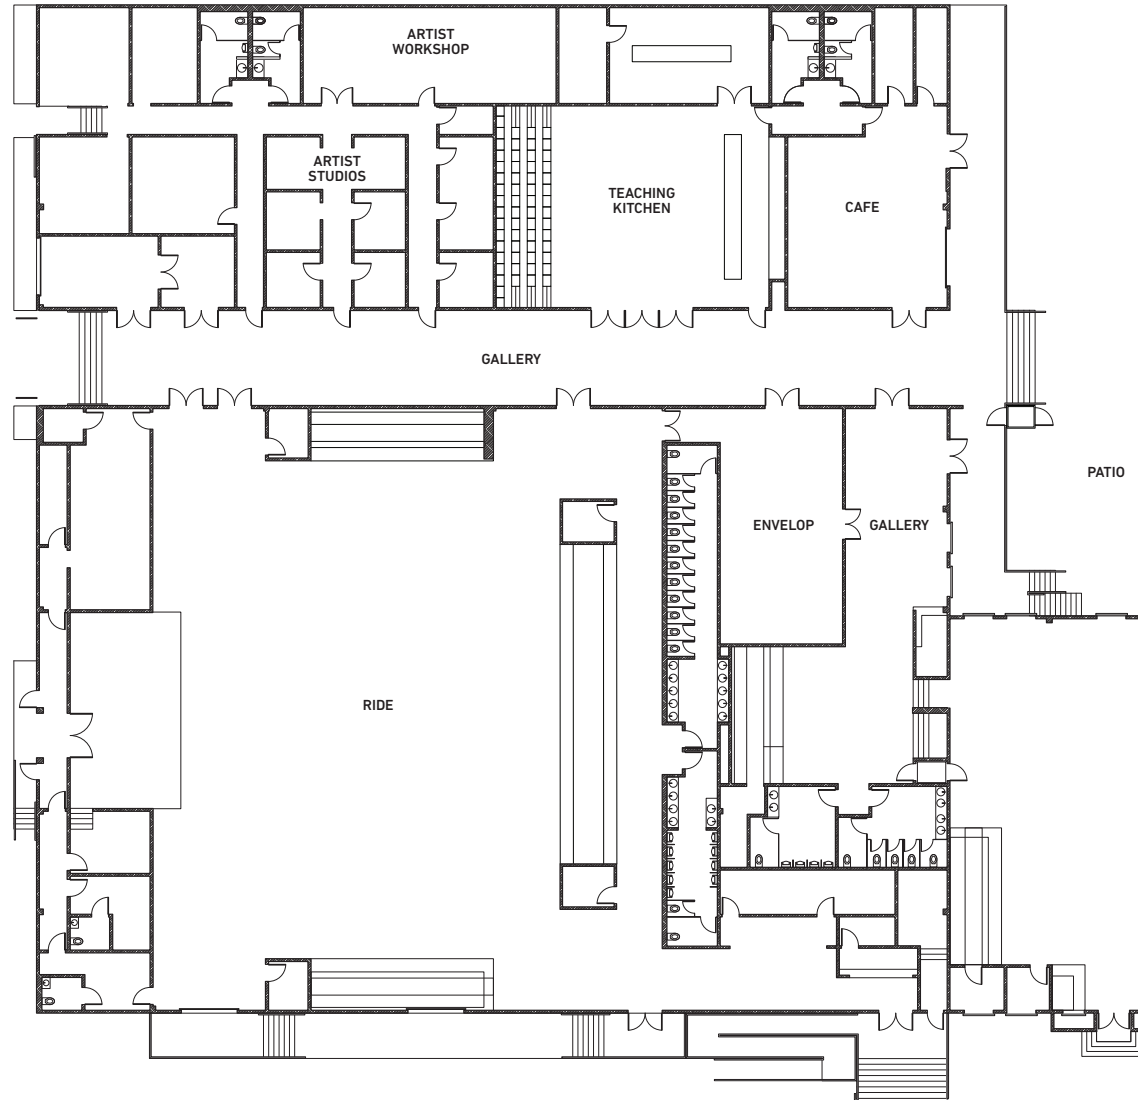

900 MARIN ST
SAN FRANCISCO, CA 94124
T 415.608.2220
THEMIDWAYSF.COM

FLOORPLAN - GROUND FLOOR

88 FIFTH STREET | SAN FRANCISCO, CA 94103
T 415.377.2000 | NONPLUSULTRA.INC.COM